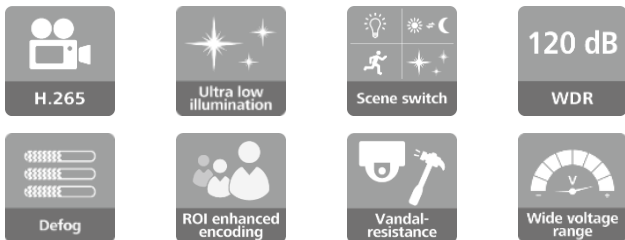

IPC6324-MIF

2MP Vandal-Proof Mini-Dome Camera

Indoor

Features

- H.265, H.264 and MJPEG video compression standard
- Dual FHD(1080p)@30fps streaming
- Wide dynamic range up to 120dB
- Auto Defogging
- Ultra wide operating voltage range up to ± 25%
- DC supply can be hot standby for PoE
- Vandal-proof class: IK10