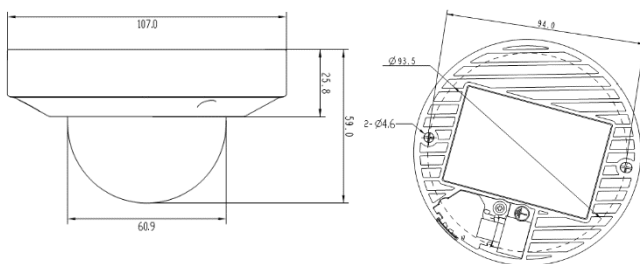

Dimension

Unit: mm

Optional Accessories

Pendant-mount bracket
DTS-08C

Wall-mount bracket
DTS-09C

Specifications

Model Item	IPC6324-MIF
Camera	
Image sensor	1/2.7" 2.0 megapixel progressive scan CMOS
Effective pixels	1920(H)×1080(V)
Min. Illumination	Color: 0.01lux (F1.4, AGC ON) B/W : 0.005lux (F1.4, AGC ON)
Day/Night mode	Auto/Color/Monochrome (removable infrared-cut filter)
Electronic shutter speed	1/100000s to 1s
White balance	Auto/Auto-Track/Manual//OnePush
Gain Control	Automatic / manual
Wide Dynamic Range	120dB(Physical WDR on)
Backlight compensation	Supported
Digital Noise Reduction	Self-adaptive to 2D or 3D DNR
Defog	Supported auto or manual defogging
Lens	
Focal Length	Fixed 2.8mm/3.6mm/6mm , F2.2
Angular Field of View	2.8mm: Horizontal: 109.4°, Vertical: 62.4° 3.6mm: Horizontal: 92° , Vertical: 49° 6.0mm: Horizontal: 56.2° , Vertical: 31°
Camera angle adjustment	Pan: 0°~356°,Tilt: 0°~60°,Rotation: 0°~ 180°
Function	
Video compression	H.265 / H.264 / MJPEG
Resolution	1920×1080,1280×720,720×576,720×480,352×288,352×240
Frame rate	60Hz:30/20~1fps / 50Hz:25/20~1fps
Multiple streaming	Double Full HD(1080p) streams / Treble streams (30/25fps)
Stream packages	Four predefined packages(High quality, Balanced, Low bandwidth, and Mobile devices) and four customized packages
ISP packages	Five predefined typical scenarios(Outdoor, Indoor, Motion capture, Low-light, and Backlight mode) and eight user-defined scenarios.
Audio compression	G.711a/G.711u/G.726/OPUS
PU access protocol	ONVIF Profile S/G,GB/T 28181-2014, Genetec Protocol v1.00 and HUAWEI SDK(private protocol)
Network protocol	TCP , UDP , IPv4 , IPv6 , DHCP , DHCPv6 , DNS , ICMP , ICMPv6 , IGMP , HTTPS , FTP , SFTP , RTP , RTSP , RTCP , SIP , ARP , SSL , NTP , SNMP (V1/V2/V3) , 802.1x , QoS , DDNS
Stream transmission	Unicast / multicast
Security mode	User name and password authentication, 802.1x (MD5 Challenge) and HTTPS digital certificate, IP address filtering
Stream encryption	AES128/192/256 encryption algorithm, and Digital Watermark
Intelligent detections	Motion detection, Tampering detection
Alarm actions	Alarm output, SD card recording and Snapshot
Interface	
Ethernet interface	1x RJ-45 10/100Base-T self-adaptive Ethernet port
Alarm interface	1-channel alarm input and 1-channel alarm output
Analog video interface	1-channel CVBS interface, BNC connector
Audio interface	Built-in microphone
Memory card slot	1x MicroSD/SDHC/SDXC slot supporting memory card up to 64 GB
General Parameter	
Power supply	DC12V± 25%, PoE(IEEE 802.3at/af)
Power consumption	Typ.3.4W , Max.5W
Operating environment	Operating temperature : -20°C ~ 60°C Relative humidity: 5% to 95% (non-condensing)
Vandal-proof Class	IK10, complying with IEC 62262
Surge suppression	4kV surge voltage , complies with IEC 61000-4-5
Net weight	400 g
Gross weight	650 g
Physical dimensions	φ107×59mm
Packing dimensions	220.0×160.0×108.0mm